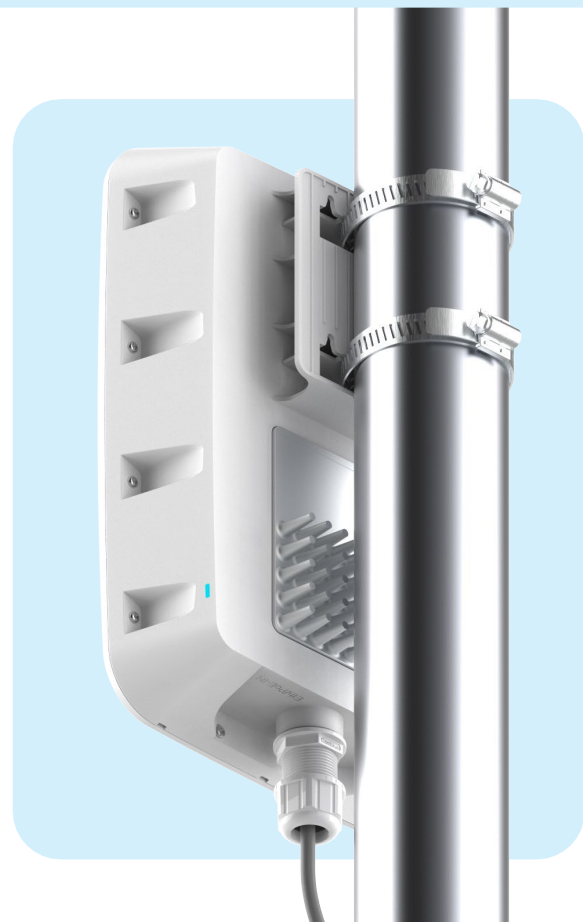

XV2-23T Wi-Fi 6 Outdoor Access Point

802.11ax Dual-radio, 2x2

QUICKLOOK :

Value tier outdoor Wi-Fi 6 access point designed for cost effective upgrade to the latest 802.11ax standard in Wi-Fi technology.

- Dual Radio Wi-Fi 6
- 5 GHz (2x2), 2.4 GHz (2x2)
- One 1 GbE uplink
- Outdoor rated IP67 enclosure
- Managed by cnMaestro™ or Swift

Value tier Wi-Fi for any market

The Cambium Networks XV2-23T Wi-Fi 6 Outdoor access point delivers a high performance to price ratio attractive to any market. The XV2-23T can be onboarded and managed by your choice Cambium management systems - cnMaestro X or cnMaestro Essentials (either cloud-based or on-premises), or the Swift mobile app. Choose the management type you need and change it at any time. Unlike other value-tier access points, the XV2-23T is never locked into just one management selection.

Designed for fast installation

The XV2-23T offers multiple installation methods included in the same shipping box. Mount the AP to a pole using the included clamps, or to a flat surface using the integrated bracket. The XV2-23T is a compact size and high-performance outdoor Wi-Fi 6 access point.

Dimensions 300 mm x 200 mm x 84 mm
 (11.8 in x 7.9 in x 3.3 in)

Weight 1,220 g (2.69 lbs)

Security Kensington lock slot

LEDs Multi-color status LEDs

Ambient Operation Temperature
 -40°C to 65°C
 (-40°F to 149°F)