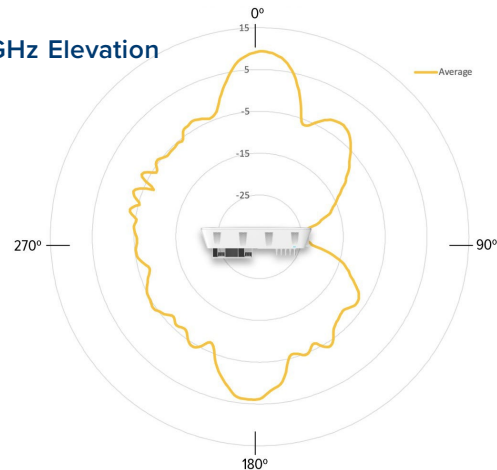

2.4 GHz Azimuth

2.4 GHz Elevation

5 GHz Azimuth

5 GHz Elevation

2.4 GHz Receive Sensitivity (dBm) Per Chain

802.11b		802.11g	
1 Mb	-99	1 Mb	-94.5
11 Mb	-91	11 Mb	-75.75
HT20		HT40	
MCS0	-95	MCS0	-92.5
MCS7	-76.5	MCS7	-73.5
HE20		HE40	
MCS0	-94.75	MCS0	-92
MCS11	-64.25	MCS11	-61.25

2.4 GHz TX Power Target

Rate	Pout (dBm)
802.11b 1Mb	27
802.11g 6Mb	27
MCS0 HT20, HT40	27, 27
MCS7 HT20, HT40	25, 25
MCS0 VHT20, VHT40	27, 27
MCS11 VHT20, VHT40	23, 23
MCS0 HE20, HE40	27, 27
MCS11 HE20, HE40	23, 23