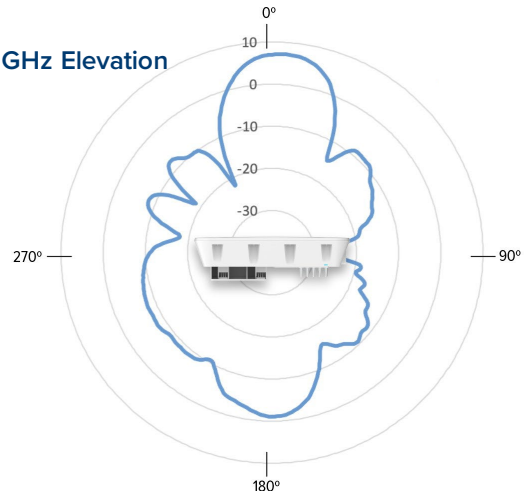

Standards

Wi-Fi Protocols	VHT MCS rates, 16/64/256/1024/4096-QAM, 20/40/80/160 MHz
	Transmit Beam steering, Airtime Fairness, AMSDU, AMPDU, RIFS, STBC, LDPC, MIMO Power Save, MRC, BPSK, QPSK, CCK, DSSS, OFDM
	IEEE 802.11d/e/h/i/k/r/u/v/w

2.4 GHz Azimuth

2.4 GHz Elevation

5 GHz Azimuth

5 GHz Elevation

2.4 GHz Receive Sensitivity (dBm) Per Chain

802.11b		802.11g	
1 Mb	-99	1 Mb	-94.5
11 Mb	-91	11 Mb	-75.75
HT20		HT40	
MCS0	-95	MCS0	-92.5
MCS7	-76.5	MCS7	-73.5
HE20		HE40	
MCS0	-94.75	MCS0	-92
MCS11	-64.25	MCS11	-61.25