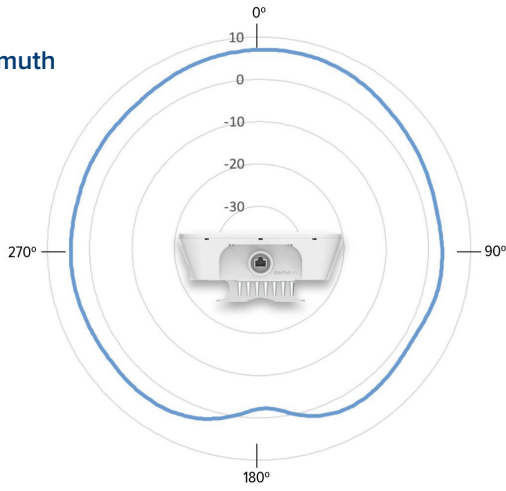

XV2-23T Wi-Fi 6 Outdoor Access Point

Front View

Back Panel

Bottom View

Side View

Front View

XV2-23T Wi-Fi 6 Outdoor Access Point

Antenna Patterns

2.4 GHz Azimuth

2.4 GHz Elevation

5 GHz Azimuth

5 GHz Elevation

2.4 GHz Receive Sensitivity (dBm) Per Chain

802.11b		802.11g	
1 Mb	-99	1 Mb	-94.5
11 Mb	-91	11 Mb	-75.75
HT20		HT40	
MCS0	-95	MCS0	-92.5
MCS7	-76.5	MCS7	-73.5
HE20		HE40	
MCS0	-94.75	MCS0	-92
MCS11	-64.25	MCS11	-61.25