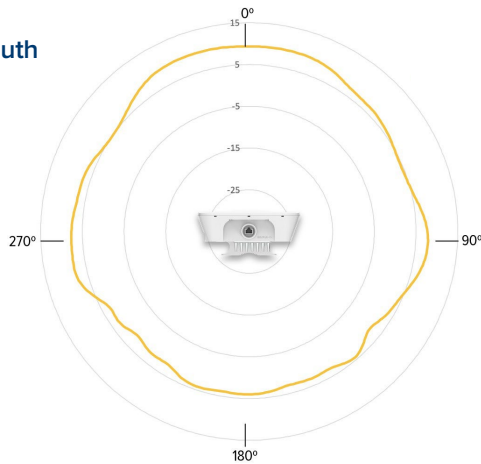

Standards

Wi-Fi Protocols	VHT MCS rates, 16/64/256/1024/4096-QAM, 20/40/80/160 MHz
	Transmit Beam steering, Airtime Fairness, AMSDU, AMPDU, RIFS, STBC, LDPC, MIMO Power Save, MRC, BPSK, QPSK, CCK, DSSS, OFDM
	IEEE 802.11d/e/h/i/k/r/u/v/w

XV2-23T Wi-Fi 6 Outdoor Access Point

Front View

Back Panel

Bottom View

Side View

Front View

XV2-23T Wi-Fi 6 Outdoor Access Point

Antenna Patterns

2.4 GHz Azimuth

2.4 GHz Elevation

5 GHz Azimuth

5 GHz Elevation

2.4 GHz Receive Sensitivity (dBm) Per Chain

802.11b		802.11g	
1 Mb	-99	1 Mb	-94.5
11 Mb	-91	11 Mb	-75.75
HT20		HT40	
MCS0	-95	MCS0	-92.5
MCS7	-76.5	MCS7	-73.5
HE20		HE40	
MCS0	-94.75	MCS0	-92
MCS11	-64.25	MCS11	-61.25